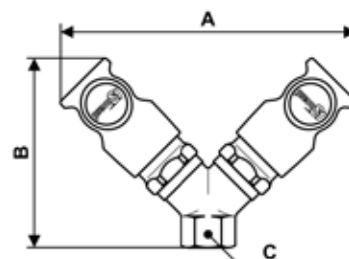

PREVOS1 SAFETY QUICK COUPLINGS - CSI 06

Female thread twin coupler

Profile : ISO 6150C

Min / Max operating pressure	Flow rate at 6 bar	ID passage	Min. / Max temperature
2 / 12 bar	833 l/min	6 mm	-15 / 70 °C

Part number	Female thread	Dim. A (mm)	Dim. B (mm)	Dim. C (mm)
CSI 068101	G1/4	101	68	17
CSI 068102	G3/8	116	74	20
CSI 068103	G1/2	125	82	25